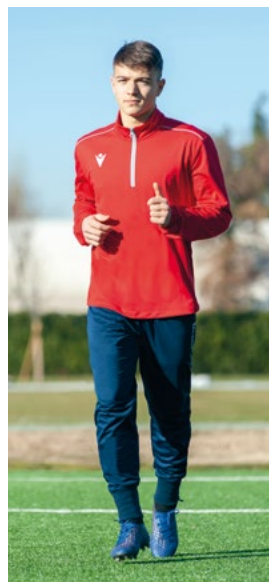

HAVEL 1/4 ZIP TOP
BAAL PANT