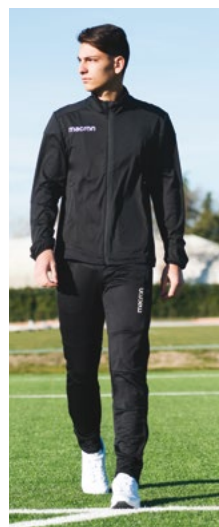

MONTREAL
WINDBREAKER

TOTAL LOOK
TALENT

KEMI
FLEECE LINED JACKET

TOTAL LOOK
COMPETITION

SPARTA
PADDED GILET

OMSK
PADDED GILET

COURMAYEUR
SOFTSHELL JACKET

MOSCOW
BOMBER JACKET