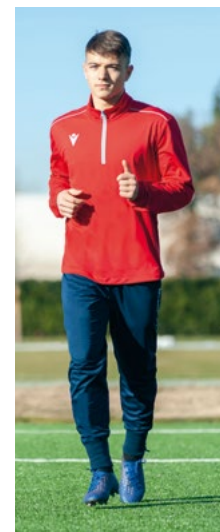

TOTAL LOOK
ACADEMY

DEVON SET

TOTAL LOOK
ACADEMY_{evo}

IGUAZU 1/4 ZIP TOP
IGUAZU PANT

TOTAL LOOK
ACADEMY_{evo}

SALZACK TOP
NECKAR PANT

TOTAL LOOK
ACADEMY_{evo}

HAVEL 1/4 ZIP TOP
IGUAZU PANT